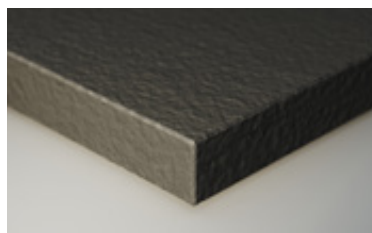

FARBEN COLOURS

WEISS / WHITE
SMOOTH FINISH

WEISS / WHITE
STONE FINISH

SCHWARZ / BLACK
SMOOTH FINISH

SCHWARZ / BLACK
STONE FINISH

RIALE LOFT

Preisliste & Designs / Pricelist & designs
2021

RIALE LOFT