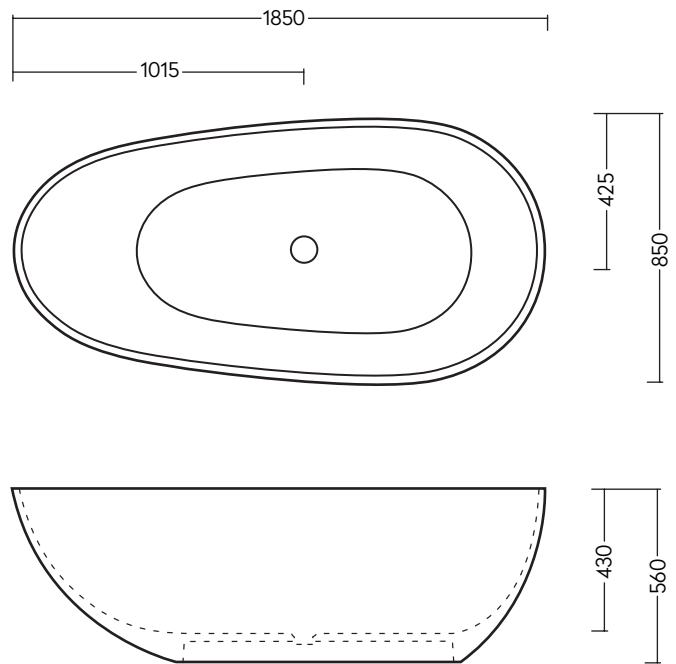

VALLONE

TUB
FREE STANDING

DIMENSIONS
1850 x 850 x 560 MM

WEIGHT
180 KG

CAPACITY
290 L

MATERIAL
VELVET STONE™
(HIGH-END MINERAL COMPOSITE)

COLOR
WHITE MATT
ART.-NR. 100.10.04XL.MW
WHITE GLOSSY
ART.-NR. 100.10.04XL.GW

SA OCHE XL

HEAVEN IS HERE

Its oval, elliptical design with the incongruent walls invokes an avant-garde atmosphere in the bathroom. "SA OCHE" perfectly balances elegant thin modeling and majestic gracefulness. Simple and smooth – this tub beautifully complements every terrain regardless of size and style.

SA OCHE XL

DIMENSIONS (IN MM)

VISIT OUR VALLONE® BRAND SHOWROOM

Right opposite of NRW Design Centre and the world famous Red Dot Design Museum on the grounds of World Heritage Site Zeche Zollverein, we present our exclusive bathroom collection in our official VALLONE® show room. Please set up an appointment and get a first hand look at our designs.