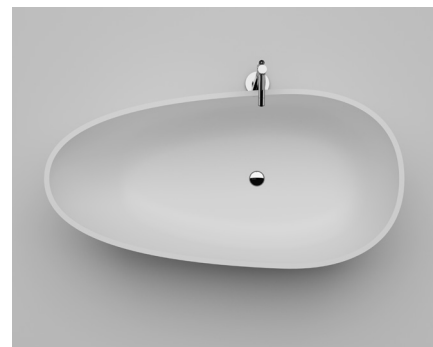

VALLONE

TUB
FREE STANDING

DIMENSIONS
1850 x 850 x 560 MM

WEIGHT
180 KG

CAPACITY
290 L

MATERIAL
VELVET STONE™
(HIGH-END MINERAL COMPOSITE)

COLOR
WHITE MATT
ART.-NR. 100.10.04XL.MW
WHITE GLOSSY
ART.-NR. 100.10.04XL.GW

SA OCHE XL

HEAVEN IS HERE

Its oval, elliptical design with the incongruent walls invokes an avant-garde atmosphere in the bathroom. "SA OCHE" perfectly balances elegant thin modeling and majestic gracefulness. Simple and smooth – this tub beautifully complements every terrain regardless of size and style.

SA OCHE XL

DIMENSIONS (IN MM)

VISIT OUR VALLONE® BRAND SHOWROOM

Right opposite of NRW Design Centre and the world famous Red Dot Design Museum on the grounds of World Heritage Site Zeche Zollverein, we present our exclusive bathroom collection in our official VALLONE® show room. Please set up an appointment and get a first hand look at our designs.