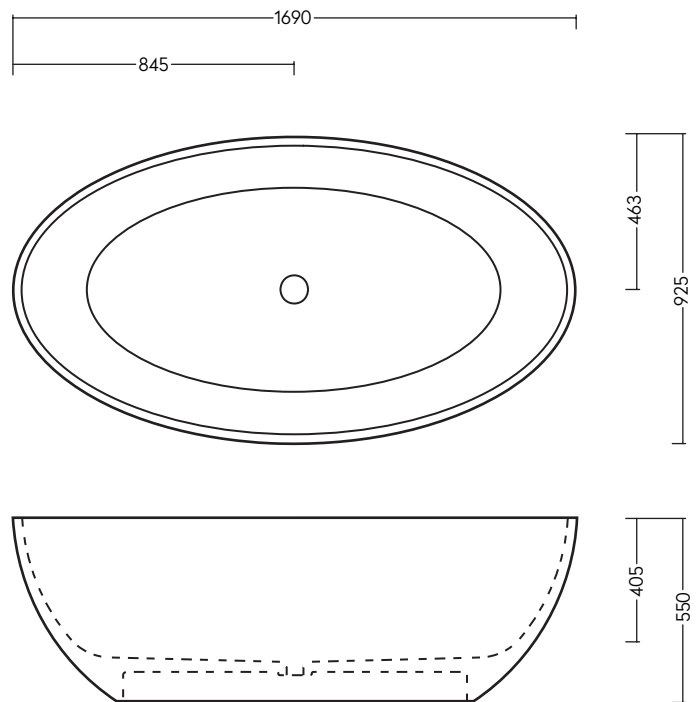

IAO

DIMENSIONS (IN MM)

VISIT OUR VALLONE® BRAND SHOWROOM

Right opposite of NRW Design Centre and the world famous Red Dot Design Museum on the grounds of World Heritage Site Zeche Zollverein, we present our exclusive bathroom collection in our official VALLONE® show room. Please set up an appointment and get a first hand look at our designs.

E INFO@VALLONE.DE
T +49.201. 857 914 22 0

WWW.VALLONE.DE

DRAIN SET INCLUDED IN
CHROME OR VELVET STONE™

AVAILABLE IN
MATT OR GLOSSY

EASY CLEANING DUE TO
SEAMLESS DESIGN