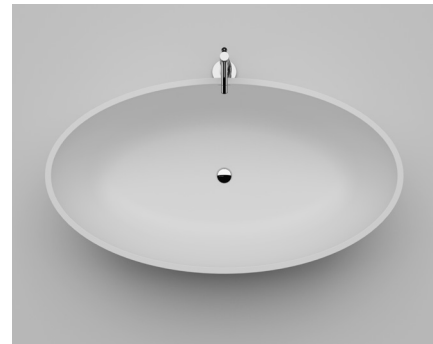

VALLONE

TUB
FREE STANDING

DIMENSIONS
1690 x 925 x 550 MM

WEIGHT
190 KG

CAPACITY
280 L

MATERIAL
VELVET STONE™
(HIGH-END MINERAL COMPOSITE)

COLOR
WHITE MATT
ART.-NR. 100.10.10.MW
WHITE GLOSSY
ART.-NR. 100.10.10.GW

IAO

EYE-TURNING ELEGANCE

The Iao-valley is one of the botanical centers of Hawaii and well-known for its emerald crests that create peace and relaxation. Inspired by its namesake this model is aiming for the same goal: Its generous size transforms the bath tub into an oasis of wellness and recreation. The elegant silhouette and elliptical shape guarantees this object to make a “bella figura”.

IAO

DIMENSIONS (IN MM)

VISIT OUR VALLONE® BRAND SHOWROOM

Right opposite of NRW Design Centre and the world famous Red Dot Design Museum on the grounds of World Heritage Site Zeche Zollverein, we present our exclusive bathroom collection in our official VALLONE® show room. Please set up an appointment and get a first hand look at our designs.