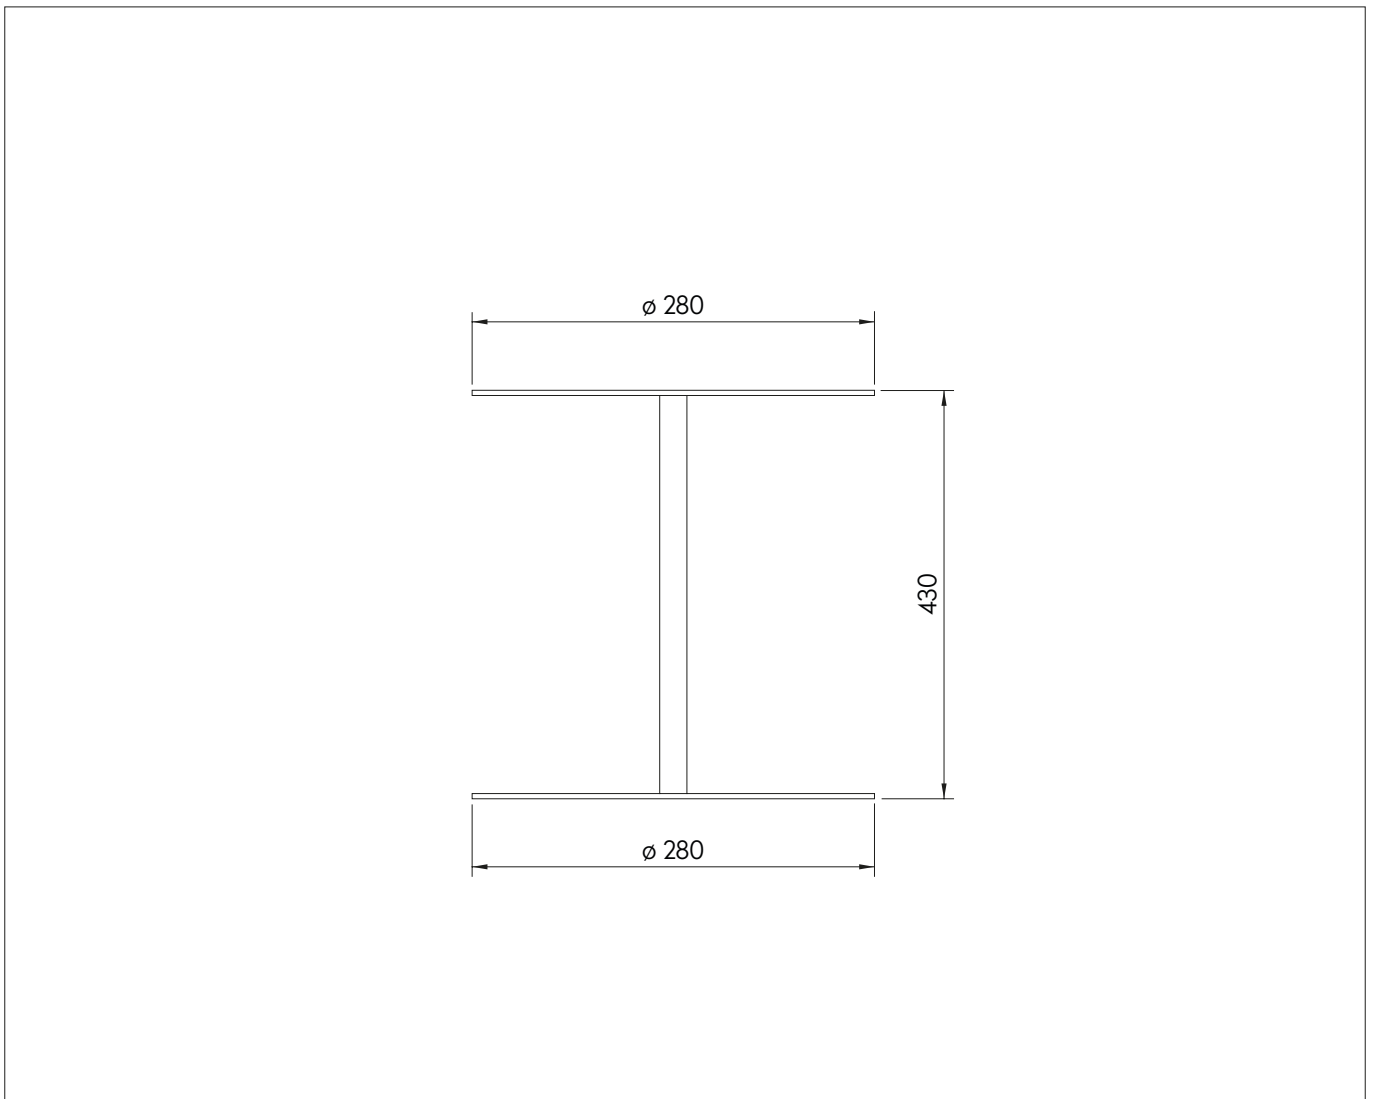

VALLONE

ADD/BLACK

AB 19

2200.70.19.MB

TECHNICAL FILE

LOW TABLE – MATT BLACK, Ø 28CM, HEIGHT 43CM

TECHNICAL DRAWING (MEASUREMENTS IN MM)

TECHNICAL FILE